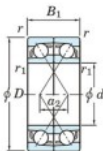

## Deep groove ball bearing single row 7312-BDF-FY-JTEKT - 7312-BDF-FY-JTEKT

<https://www.123bearing.eu/bearing-housing/deep-groove-bearing/single-row/7312-bdf-fy-jtekt>

Boundary dimensions

Single row bearings Face to face (DF)

Bearing No.	Boundary dimensions(mm)					Basic load ratings(kN)		Fatigue load limit(kN)	factor	Limiting speeds(min-1)
	d	D	B	r1(min)	r1(max)	Cr	CoCr	Co	f0	Grease lub.
7312BDF FY	60	130	62	2.1	-	172	121	7.9	-	3700

## PRODUCT FEATURES

Brand	JTEKT
N° Ean13	3616060651891
Inside diameter	60 mm
Inside diameter	2.362" inch
Outside diameter	130 mm
Outside diameter	5.118" inch
Thickness	62 mm
Thickness	2.441" inch
Limiting speed	3700 rpm
Dynamic load	172 kN
Static load	121 kN
Packaging	1