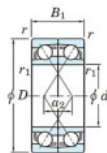

Deep groove ball bearing single row 7013-BDF-FY-JTEKT - 7013-BDF-FY-JTEKT

<https://www.123bearing.eu/bearing-housing/deep-groove-bearing/single-row/7013-bdf-fy-jtekt>

Boundary dimensions

Single row bearings Face to face (FF)

Bearing No.	Boundary dimensions(mm)					Basic load ratings(kN)		Fatigue load limit(kN)	factor	Limiting speeds(min-1)
	d	D	B	r1(min)	r1(max)	Cr	Cor	C0r	f0	Grease lub.
7013BDF FY	65	100	36	1.1	-	61.2	56.6	2.95	-	4300

PRODUCT FEATURES

Brand	JTEKT
N° Ean13	3616060651976
Inside diameter	65 mm
Inside diameter	2.559" inch
Outside diameter	100 mm
Outside diameter	3.937" inch
Thickness	36 mm
Thickness	1.417" inch
Limiting speed	4300 rpm
Dynamic load	61.2 kN
Static load	56.6 kN
Packaging	1