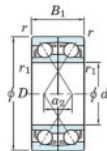

## Deep groove ball bearing single row 7013-DF-FY-JTEKT - 7013-DF-FY-JTEKT

<https://www.123bearing.eu/bearing-housing/deep-groove-bearing/single-row/7013-df-fy-jtekt>

Boundary dimensions

Single row bearings Face to face (FF)

Bearing No.	Boundary dimensions(mm)					Basic load ratings(kN)		Fatigue load limit(kN)	factor	Limiting speeds(min-1)
	d	D	B	r1(min)	r1(max)	Cr	C0r	C0r	f0	Grease lub.
7013BDF FY	65	100	36	1.1	-	61.2	56.6	2.95	-	4300

## PRODUCT FEATURES

Brand	JTEKT
N° Ean13	3616060651983
Inside diameter	65 mm
Outside diameter	100 mm
Thickness	36 mm
Limiting speed	5800 rpm
Dynamic load	68.3 kN
Static load	62.8 kN
Packaging	1

[contact@123bearing.eu](mailto:contact@123bearing.eu)