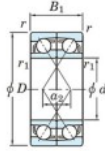

Deep groove ball bearing single row 7013-CDF-FY-JTEKT - 7013-CDF-FY-JTEKT

<https://www.123bearing.eu/bearing-housing/deep-groove-bearing/single-row/7013-cdf-fy-jtekt>

Boundary dimensions

Single row bearings Face to face (FF)

Bearing No.	Boundary dimensions(mm)					Basic load ratings(kN)		Fatigue load factor		Limiting speeds(min-1)
	d	D	B	r1(mm)	r2(mm)	Cr	Cor	Cu	f0	Grease lub.
7013CDF FY	65	100	36	1.1	-	75.2	68.7	3.85	15.9	7900