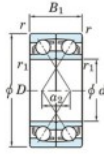

Deep groove ball bearing single row 7213-CDF-FY-JTEKT - 7213-CDF-FY-JTEKT

<https://www.123bearing.eu/bearing-housing/deep-groove-bearing/single-row/7213-cdf-fy-jtekt>

Boundary dimensions

Single ball bearings Face to face (FF)

Bearing No.	Boundary dimensions(mm)					Basic load ratings(kN)		Fatigue load factor		Limiting speeds(min-1)
	d	D	B	r1(min)	r1(max)	Cr	C0r	f0	f0	Grease lub.
7213CDF FY	65	120	46	1.5	-	148	117	7.6	14.6	7100