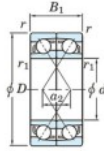

## Deep groove ball bearing single row 7313-BDF-FY-JTEKT - 7313-BDF-FY-JTEKT

<https://www.123bearing.eu/bearing-housing/deep-groove-bearing/single-row/7313-bdf-fy-jtekt>

Boundary dimensions

(Angles ball bearings Face to face (BF))

Bearing No.	Boundary dimensions(mm)					Basic load ratings(kN)		Fatigue load factor		Limiting speeds(min-1)
	d	D	B	r1(min)	r1(max)	C <sub>r</sub>	C <sub>0r</sub>	C <sub>u</sub>	f <sub>0</sub>	Grease lub.
7313BDF FY	65	140	66	2.1	-	195	139	8.9	-	3500

## PRODUCT FEATURES

Brand	JTEKT
N° Ean13	3616060652034
Inside diameter	65 mm
Outside diameter	140 mm
Thickness	66 mm
Limiting speed	3500 rpm
Dynamic load	195 kN
Static load	139 kN
Packaging	1

[contact@123bearing.eu](mailto:contact@123bearing.eu)