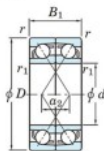

## Deep groove ball bearing single row 7313-CDF-FY-JTEKT - 7313-CDF-FY-JTEKT

<https://www.123bearing.eu/bearing-housing/deep-groove-bearing/single-row/7313-cdf-fy-jtekt>

Boundary dimensions

Single ball bearings Face to face (FF)

Bearing No.	Boundary dimensions(mm)					Basic load ratings(kN)		Fatigue load limit(kN)		factor f0	Limiting speeds(min-1) Grease lub.
	d	D	B	r1(min)	r2(min)	Cr	CDr	Cu	CU		
7313CDF FY	65	140	66	2.1	-	228	161	11.8	13.4		6300

### PRODUCT FEATURES

Brand	JTEKT
N° Ean13	3616060652058
Inside diameter	65 mm
Inside diameter	2.559" inch
Outside diameter	140 mm
Outside diameter	5.512" inch
Thickness	66 mm
Thickness	2.598" inch
Limiting speed	6300 rpm
Dynamic load	228 kN
Static load	161 kN
Packaging	1