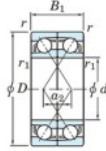

Deep groove ball bearing single row 7914-CDF-FY-JTEKT - 7914-CDF-FY-JTEKT

<https://www.123bearing.eu/bearing-housing/deep-groove-bearing/single-row/7914-cdf-fy-jtekt>

Boundary dimensions

Single ball bearings Face to face (FF)

Bearing No.	Boundary dimensions(mm)						Basic load ratings(kN)		Fatigue load factor		Limiting speeds(min-1)
	d	D	B	r1(min)	r1(max)	Cr	Cor	Cu	f0	Grease lub.	
7914CDF FY	70	100	32	1	-	58.8	58	3.05	16.4	7800	

PRODUCT FEATURES

Brand	JTEKT
N° Ean13	3616060652096
Inside diameter	70 mm
Outside diameter	100 mm
Thickness	32 mm
Limiting speed	7800 rpm
Dynamic load	58.8 kN
Static load	58 kN
Packaging	1

contact@123bearing.eu