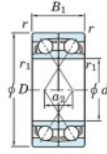

## Deep groove ball bearing single row 7014-BDF-FY-JTEKT - 7014-BDF-FY-JTEKT

<https://www.123bearing.eu/bearing-housing/deep-groove-bearing/single-row/7014-bdf-fy-jtekt>

Boundary dimensions

40 mm ball bearings Face to face (FF)

Bearing No.	Boundary dimensions(mm)					Basic load ratings(kN)		Fatigue load limit(kN) C <sub>10</sub>	factor f0	Limiting speeds(min-1) Grease lub.
	d	D	B	r (min)	r1 (min)	Cr	C0r			
7014BDF FY	70	110	40	1.1	-	77.7	71.1	3.75	-	4000

## PRODUCT FEATURES

Brand	JTEKT
N° Ean13	3616060652119
Inside diameter	70 mm
Outside diameter	110 mm
Thickness	40 mm
Limiting speed	4000 rpm
Dynamic load	77.7 kN
Static load	71.1 kN
Packaging	1

[contact@123bearing.eu](mailto:contact@123bearing.eu)