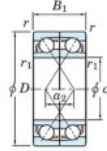

## Deep groove ball bearing single row 7014-CDF-FY-JTEKT - 7014-CDF-FY-JTEKT

<https://www.123bearing.eu/bearing-housing/deep-groove-bearing/single-row/7014-cdf-fy-jtekt>

Boundary dimensions

Single ball bearings Face to face (DF)

Bearing No.	Boundary dimensions(mm)						Basic load ratings(kN)				Fatigue load factor		Limiting speeds(min-1)
	d	D	B	r (mm)	r1 (mm)	-	C <sub>r</sub>	C <sub>0r</sub>	C <sub>u</sub>	f <sub>0</sub>	Grease lub.		
7014CDF FY	70	110	40	1.1	-		95.3	86	4.9	15.7		7300	

## PRODUCT FEATURES

Brand	JTEKT
N° Ean13	3616060652133
Inside diameter	70 mm
Outside diameter	110 mm
Thickness	40 mm
Limiting speed	7300 rpm
Dynamic load	95.3 kN
Static load	86 kN
Packaging	1

[contact@123bearing.eu](mailto:contact@123bearing.eu)