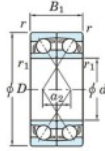

Deep groove ball bearing single row 7214-BDF-FY-JTEKT - 7214-BDF-FY-JTEKT

<https://www.123bearing.eu/bearing-housing/deep-groove-bearing/single-row/7214-bdf-fy-jtekt>

Boundary dimensions

Single row bearings Face to face (FF)

Bearing No.	Boundary dimensions (mm)					Basic load ratings (kN)		Fatigue load limit (kN)	factor	Limiting speeds (min-1)
	d	D	B	r1 (min)	r1 (min)	C _r	C _{0r}	C _u	f ₀	Grease Lub.
7214BDF FY	70	125	48	1.5	-	128	101	5.9	-	3700