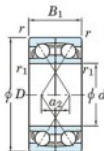

Deep groove ball bearing single row 7214-CDF-FY-JTEKT - 7214-CDF-FY-JTEKT

<https://www.123bearing.eu/bearing-housing/deep-groove-bearing/single-row/7214-cdf-fy-jtekt>

Boundary dimensions

Angular ball bearings Face to face (DF)

Bearing No.	Boundary dimensions(mm)				Basic load ratings(kN)		Fatigue load factor		Limiting speeds(min-1)	
	d	D	B	r1(min)	Cr	Cor	f0	Crmax (kN)		
7214CDF FY	70	125	48	1.5	-	154	120	7.75	14.6	6700

PRODUCT FEATURES