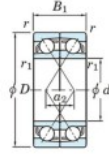

Deep groove ball bearing single row 7314-CDF-FY-JTEKT - 7314-CDF-FY-JTEKT

<https://www.123bearing.eu/bearing-housing/deep-groove-bearing/single-row/7314-cdf-fy-jtekt>

Boundary dimensions

Single ball bearings Face to face (FF)

Bearing No.	Boundary dimensions(mm)					Basic load ratings(kN)		Fatigue load limit(kN)	factor	Limiting speeds(min-1)
	d	D	B	r1(min)	r1(max)	Cr	Co*			
7314BDF FY	70	150	70	2.1	-	219	158	9.8	-	3200

PRODUCT FEATURES