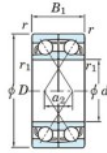

Deep groove ball bearing single row 7414-BDF-FY-JTEKT - 7414-BDF-FY-JTEKT

<https://www.123bearing.eu/bearing-housing/deep-groove-bearing/single-row/7414-bdf-fy-jtekt>

Boundary dimensions

(Single row) bearings Face to face (FF)

Bearing No.	Boundary dimensions (mm)					Basic load ratings (kN)		Fatigue load limit (kN)	factor	Limiting speeds (min-1)
	d	D	B	r1 (min)	r1 (min)	Cr	Cor			
7414BDF FY	70	180	84	3	-	301	237	10.9	-	2300