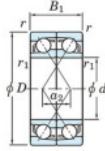

## Deep groove ball bearing single row 7414-DF-FY-JTEKT - 7414-DF-FY-JTEKT

<https://www.123bearing.eu/bearing-housing/deep-groove-bearing/single-row/7414-df-fy-jtekt>

Boundary dimensions

Angular ball bearings Face to face (DF)

Bearing No.	Boundary dimensions(mm)					Basic load ratings(kN)		Fatigue load factor		Limiting speeds(min-1)
	d	D	B	r (mm)	r1 (mm)	Cr	C0r	Cu	f0	Grease lub.
7414DF FY	70	180	84	3	-	303	230	10.6	-	2700

### PRODUCT FEATURES

Brand	JTEKT
N° Ean13	3616060652218
Inside diameter	70 mm
Inside diameter	2.756" inch
Outside diameter	180 mm
Outside diameter	7.087" inch
Thickness	84 mm
Thickness	3.307" inch
Limiting speed	2700 rpm
Dynamic load	303 kN
Static load	230 kN
Packaging	1