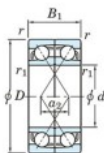

Deep groove ball bearing single row 7015-DF-JTEKT - 7015-DF-JTEKT

<https://www.123bearing.eu/bearing-housing/deep-groove-bearing/single-row/7015-df-jtekt>

Boundary dimensions

Single row bearings Face to face (DF)

| Bearing No. | Boundary dimensions(mm) | | | | | Basic load ratings(kN) | | Fatigue load factor | | Limiting speeds(min-1) |
|-------------|-------------------------|-----|----|---------|---------|------------------------|------|---------------------|----|------------------------|
| | d | D | B | r1(min) | r1(max) | Cr | Cor | Ca | f0 | Grease lub. |
| 7015DF FY | 75 | 115 | 40 | 1.1 | - | 88.6 | 83.4 | 4.5 | - | 5000 |

PRODUCT FEATURES

| | |
|------------------|---------------|
| Brand | JTEKT |
| N° Ean13 | 3616060652270 |
| Inside diameter | 75 mm |
| Outside diameter | 115 mm |
| Thickness | 40 mm |
| Limiting speed | 5000 rpm |
| Dynamic load | 88 kN |
| Static load | 83 kN |
| Packaging | 1 |