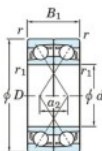

Deep groove ball bearing single row 7015-CDF-FY-JTEKT - 7015-CDF-FY-JTEKT

<https://www.123bearing.eu/bearing-housing/deep-groove-bearing/single-row/7015-cdf-fy-jtekt>

Boundary dimensions

Single row bearings Face to face (DF)

Bearing No.	Boundary dimensions(mm)					Basic load ratings(kN)		Fatigue load factor		Limiting speeds(min-1)
	d	D	B	r1(min)	r1(max)	Cr	Cor	Cu	f0	Grease lub.
7015CDF FY	75	115	40	1.1	-	97.6	91.3	5.1	15.9	6900

PRODUCT FEATURES

Brand	JTEKT
N° Ean13	3616060652287
Inside diameter	75 mm
Outside diameter	115 mm
Thickness	40 mm
Limiting speed	6900 rpm
Dynamic load	97.6 kN
Static load	91.3 kN
Packaging	1

contact@123bearing.eu