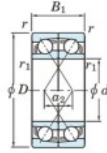

## Deep groove ball bearing single row 7215-DF-FY-JTEKT - 7215-DF-FY-JTEKT

<https://www.123bearing.eu/bearing-housing/deep-groove-bearing/single-row/7215-df-fy-jtekt>

Boundary dimensions

Single ball bearings Face to face (DF)

Bearing No.	Boundary dimensions(mm)					Basic load ratings(kN)		Fatigue load limit(kN)	factor	Limiting speeds(min-1)
	d	D	B	r (min)	r1 (min)	Cr	Cor	C0	f0	Grease lub.
7215DF FY	75	130	50	1.5	-	161	130	7.9	-	4600

## PRODUCT FEATURES

Brand	JTEKT
N° Ean13	3616060652300
Inside diameter	75 mm
Inside diameter	2.953" inch
Outside diameter	130 mm
Outside diameter	5.118" inch
Thickness	50 mm
Thickness	1.969" inch
Limiting speed	4600 rpm
Dynamic load	161 kN
Static load	130 kN
Packaging	1