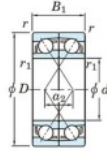

Deep groove ball bearing single row 7215-CDF-FY-JTEKT - 7215-CDF-FY-JTEKT

<https://www.123bearing.eu/bearing-housing/deep-groove-bearing/single-row/7215-cdf-fy-jtekt>

Boundary dimensions

Wider ball bearings Face to face (FF)

Bearing No.	Boundary dimensions(mm)					Basic load ratings(kN)		Fatigue load factor		Limiting speeds(min-1)
	d	D	B	r1(min)	r1(max)	Cr	Cor	CU	FO	Grease lub.
7215CDF FY	75	130	50	1.5	-	175	141	8.95	14.6	6400

PRODUCT FEATURES

Brand	JTEKT
N° Ean13	3616060652324
Inside diameter	75 mm
Outside diameter	130 mm
Thickness	50 mm
Limiting speed	6400 rpm
Dynamic load	175 kN
Static load	141 kN
Packaging	1

contact@123bearing.eu