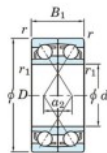

## Deep groove ball bearing single row 7315-BDF-FY-JTEKT - 7315-BDF-FY-JTEKT

<https://www.123bearing.eu/bearing-housing/deep-groove-bearing/single-row/7315-bdf-fy-jtekt>

Boundary dimensions

Single ball bearings Face to face (FF)

Bearing No.	Boundary dimensions(mm)					Basic load ratings(kN)		Fatigue load limit(kN)	factor	Limiting speeds(min-1)
	d	D	B	r1(min)	r1(max)	Cr	Cor	Co	f0	Grease Lub.
7315BDF FY	75	160	74	2.1	-	239	178	10.7	-	3000

## PRODUCT FEATURES

Brand	JTEKT
N° Ean13	3616060652331
Inside diameter	75 mm
Inside diameter	2.953" inch
Outside diameter	160 mm
Outside diameter	6.299" inch
Thickness	74 mm
Thickness	2.913" inch
Limiting speed	3000 rpm
Dynamic load	239 kN
Static load	178 kN
Packaging	1