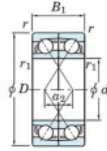

Deep groove ball bearing single row 7315-DF-FY-JTEKT - 7315-DF-FY-JTEKT

<https://www.123bearing.eu/bearing-housing/deep-groove-bearing/single-row/7315-df-fy-jtekt>

Boundary dimensions

400 Air ball bearings Face to face (DF)

Bearing No.	Boundary dimensions(mm)						Basic load ratings(kN)		Fatigue load limit(kN)	factor	Limiting speeds(min-1)
	d	D	B	r(min)	r1(min)		Cr	C0r	Cu	f0	Grease lub.
7315DF FY	75	160	74	2.1	-		260	194	12.4	-	4000

PRODUCT FEATURES

Brand	JTEKT
N° Ean13	3616060652348
Inside diameter	75 mm
Inside diameter	2.953" inch
Outside diameter	160 mm
Outside diameter	6.299" inch
Thickness	74 mm
Thickness	2.913" inch
Limiting speed	4000 rpm
Dynamic load	260 kN
Static load	194 kN
Packaging	1