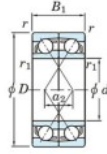

Deep groove ball bearing single row 7415-DF-FY-JTEKT - 7415-DF-FY-JTEKT

<https://www.123bearing.eu/bearing-housing/deep-groove-bearing/single-row/7415-df-fy-jtekt>

Boundary dimensions

Single ball bearings Face to face (DF)

Bearing No.	Boundary dimensions(mm)					Basic load ratings(kN)		Fatigue load limit(kN)	factor	Limiting speeds(min-1)
	d	D	B	r1(min)	r1(max)	Cr	Cor	C0r	f0	Grease lub.
7415DF FY	75	190	90	3	-	348	282	12.6	-	2500

PRODUCT FEATURES

Brand	JTEKT
N° Ean13	3616060652379
Inside diameter	75 mm
Outside diameter	190 mm
Thickness	90 mm
Limiting speed	2500 rpm
Dynamic load	348 kN
Static load	282 kN
Packaging	1

contact@123bearing.eu