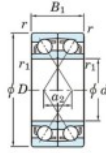

Deep groove ball bearing single row HAR-016-CDF-JTEKT - HAR-016-CDF-JTEKT

<https://www.123bearing.eu/bearing-housing/deep-groove-bearing/single-row/har-016-cdf-jtekt>

Boundary dimensions

Single ball bearings Face to face (FF)

Bearing No.	Boundary dimensions(mm)					Basic load ratings(kN)		Fatigue load factor		Limiting speeds(min-1)
	d	D	B	r1(min)	r1(max)	Cr	Cor	Cu	f0	Grease lub.
HAR016CDF	80	125	44	1.1	-	-	38.5	-	8.4	8200

PRODUCT FEATURES