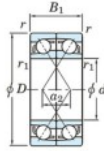

Deep groove ball bearing single row 7016-BDF-FY-JTEKT - 7016-BDF-FY-JTEKT

<https://www.123bearing.eu/bearing-housing/deep-groove-bearing/single-row/7016-bdf-fy-jtekt>

Boundary dimensions

Angular ball bearings Face to face (FF)

Bearing No.	Boundary dimensions (mm)					Basic load ratings (kN)		Fatigue load factor		Limiting speeds (min-1)
	d	D	B	r (mm)	r1 (mm)	Cr	Cor	Cu	f0	Grease Lub.
7016BDF FY	80	125	44	1.1	-	97.1	91.3	4.75	-	3500