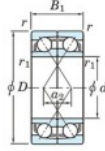

Deep groove ball bearing single row 7216-BDF-FY-JTEKT - 7216-BDF-FY-JTEKT

<https://www.123bearing.eu/bearing-housing/deep-groove-bearing/single-row/7216-bdf-fy-jtekt>

Boundary dimensions

Original ball bearings Face to face (DF)

Bearing No.	Boundary dimensions(mm)					Basic load ratings(kN)		Fatigue load limit(kN)	factor	Limiting speeds(min-1)
	d	D	B	r1(mm)	r1(mm)	C0	C0R			
7216BDF FY	80	140	52	2	-	157	130	7.15	-	3200

PRODUCT FEATURES

Brand	JTEKT
N° Ean13	3616060652454
Inside diameter	80 mm
Inside diameter	3.15" inch
Outside diameter	140 mm
Outside diameter	5.512" inch
Thickness	52 mm
Thickness	2.047" inch
Limiting speed	3200 rpm
Dynamic load	157 kN
Static load	130 kN
Packaging	1