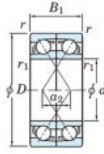

Deep groove ball bearing single row 7316-BDF-FY-JTEKT - 7316-BDF-FY-JTEKT

<https://www.123bearing.eu/bearing-housing/deep-groove-bearing/single-row/7316-bdf-fy-jtekt>

Boundary dimensions

Single ball bearings Face to face (FF)

Bearing No.	Boundary dimensions(mm)					Basic load ratings(kN)		Fatigue load factor		Limiting speeds(min-1)
	d	D	B	r1(min)	r1(max)	Cr	Cor	Ca	f0	Grease Lub.
7316BDF FY	80	170	78	2.1	-	259	200	11.6	-	2800