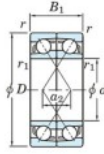

Deep groove ball bearing single row 7316-DF-FY-JTEKT - 7316-DF-FY-JTEKT

<https://www.123bearing.eu/bearing-housing/deep-groove-bearing/single-row/7316-df-fy-jtekt>

Boundary dimensions

Angular contact bearings Face to face (DF)

Bearing No.	Boundary dimensions(mm)					Basic load ratings(kN)		Fatigue load factor		Limiting speeds(min-1)
	d	D	B	r1(min)	r1(max)	Cr	Cor	Cu	f0	Grease lub.
7316DF FY	80	170	78	2.1	-	282	218	13.5	-	3800