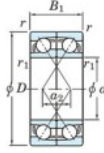

Deep groove ball bearing single row 7416-DF-FY-JTEKT - 7416-DF-FY-JTEKT

<https://www.123bearing.eu/bearing-housing/deep-groove-bearing/single-row/7416-df-fy-jtekt>

Boundary dimensions

Angular ball bearings Face to face (DF)

Bearing No.	Boundary dimensions (mm)				Basic load ratings (kN)		Fatigue load limit (kN)	factor	Limiting speeds (min ⁻¹)	
	d	D	B	r1 (min)	Cr	Cor				f0
7416DF FY	80	200	96	3	-	391	332	14.4	-	2400

PRODUCT FEATURES