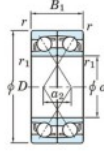

Deep groove ball bearing single row 7217-BDF-FY-JTEKT - 7217-BDF-FY-JTEKT

<https://www.123bearing.eu/bearing-housing/deep-groove-bearing/single-row/7217-bdf-fy-jtekt>

Boundary dimensions

(Single row bearings Face to face (FF))

Bearing No.	Boundary dimensions(mm)					Basic load ratings(kN)		Fatigue load limit(kN)	factor	Limiting speeds(min-1)
	d	D	B	r1(min)	r1(max)	Cr	Cor	Co	f0	Grease lub.
7217BDF FY	85	150	56	2	-	181	152	8,15	-	3000