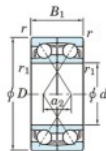

Deep groove ball bearing single row 7317-BDF-FY-JTEKT - 7317-BDF-FY-JTEKT

<https://www.123bearing.eu/bearing-housing/deep-groove-bearing/single-row/7317-bdf-fy-jtekt>

Boundary dimensions

Modeling bearings Face to face (FF)

Bearing No.	Boundary dimensions(mm)					Basic load ratings(kN)		Fatigue load limit(kN)	factor	Limiting speeds(min-1)
	d	D	B	r (mm)	r1 (mm)	Cr	Cor	Cu	f0	Grease lub.
7317BDF FY	85	180	82	3	-	279	223	12.6	-	2700

PRODUCT FEATURES

Brand	JTEKT
N° Ean13	3616060652645
Inside diameter	85 mm
Inside diameter	3.346" inch
Outside diameter	180 mm
Outside diameter	7.087" inch
Thickness	82 mm
Thickness	3.228" inch
Limiting speed	2700 rpm
Dynamic load	279 kN
Static load	223 kN
Packaging	1