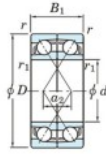

Deep groove ball bearing single row 7317-DF-FY-JTEKT - 7317-DF-FY-JTEKT

<https://www.123bearing.eu/bearing-housing/deep-groove-bearing/single-row/7317-df-fy-jtekt>

Boundary dimensions

Angular ball bearings Face to face (DF)

Bearing No.	Boundary dimensions (mm)						Basic load ratings (kN)		Fatigue load limit (kN)		Limiting speeds (min-1)
	d	D	B	r1 (min)	r2 (min)	Cr	Cor	C0	Grease lub.		
7317DF FY	85	180	82	3	-	304	243	14.6	-	3500	

PRODUCT FEATURES

Brand	JTEKT
N° Ean13	3616060652652
Inside diameter	85 mm
Outside diameter	180 mm
Thickness	82 mm
Limiting speed	3500 rpm
Dynamic load	304 kN
Static load	243 kN
Packaging	1

contact@123bearing.eu