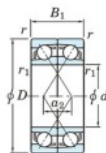

Deep groove ball bearing single row 7417-DF-FY-JTEKT - 7417-DF-FY-JTEKT

<https://www.123bearing.eu/bearing-housing/deep-groove-bearing/single-row/7417-df-fy-jtekt>

Boundary dimensions

Single ball bearings Face to face (DF)

Bearing No.	Boundary dimensions(mm)					Basic load ratings(kN)		Fatigue load limit (kN)	factor f0	Limiting speeds(min-1)
	d	D	B	r1(min)	r1(max)	Cr	Cor			
7417DF FY	85	210	104	4	-	414	360	15.3	-	2300

PRODUCT FEATURES