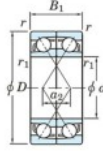

Deep groove ball bearing single row 7918-CDF-FY-JTEKT - 7918-CDF-FY-JTEKT

<https://www.123bearing.eu/bearing-housing/deep-groove-bearing/single-row/7918-cdf-fy-jtekt>

Boundary dimensions

Wide and bearings Face to face (DF)

Bearing No.	Boundary dimensions(mm)					Basic load ratings(kN)		Fatigue load limit(kN) C ₁₀	factor f ₀	Limiting speeds(min-1) Grease lub.
	d	D	B	r (mm)	r1 (mm)	C _r	C _{0r}			
7918CDF FY	90	125	36	1.1	-	80.3	85.2	4.25	16.6	6200

PRODUCT FEATURES

Brand	JTEKT
N° Ean13	3616060652706
Inside diameter	90 mm
Outside diameter	125 mm
Thickness	36 mm
Limiting speed	6200 rpm
Dynamic load	80.3 kN
Static load	85.2 kN
Packaging	1

contact@123bearing.eu