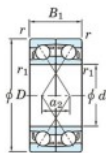

## Deep groove ball bearing single row 7018-CDF-JTEKT - 7018-CDF-JTEKT

<https://www.123bearing.eu/bearing-housing/deep-groove-bearing/single-row/7018-cdf-jtekt>

Boundary dimensions

(Single row) bearings Face to face (FF)

Bearing No.	Boundary dimensions(mm)					Basic load ratings(kN)		Fatigue load factor		Limiting speeds(min-1)
	d	D	B	r1(mm)	r1(mm)	Cr	Cor	Cu	F0	Grease lub.
7018CDF FY	90	140	48	1.5	-	146	138	7.3	15.7	5700

## PRODUCT FEATURES

Brand	JTEKT
N° Ean13	3616060652744
Inside diameter	90 mm
Outside diameter	140 mm
Thickness	48 mm
Limiting speed	5700 rpm
Dynamic load	146 kN
Static load	138 kN
Packaging	1

[contact@123bearing.eu](mailto:contact@123bearing.eu)