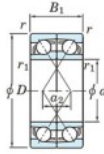

Deep groove ball bearing single row 7218-BDF-FY-JTEKT - 7218-BDF-FY-JTEKT

<https://www.123bearing.eu/bearing-housing/deep-groove-bearing/single-row/7218-bdf-fy-jtekt>

Boundary dimensions

Angular ball bearings Face to face (DF)

| Bearing No. | Boundary dimensions(mm) | | | | | Basic load ratings(kN) | | Fatigue load factor | | Limiting speeds(min-1) |
|-------------|-------------------------|-----|----|---------|---------|------------------------|-----|---------------------|----|------------------------|
| | d | D | B | r1(min) | r2(min) | Cr | Cor | fs | f0 | Grease lub. |
| 7218BDF FY | 90 | 160 | 60 | 2 | - | 207 | 176 | 9.15 | - | 2800 |