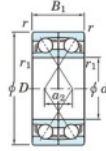

## Deep groove ball bearing single row 7218-DF-FY-JTEKT - 7218-DF-FY-JTEKT

<https://www.123bearing.eu/bearing-housing/deep-groove-bearing/single-row/7218-df-fy-jtekt>

Boundary dimensions

Single ball bearings Face to face (DF)

Bearing No.	Boundary dimensions (mm)					Basic load ratings (kN)		Fatigue load factor		Limiting speeds (min-1)
	d	D	B	r1 (min)	r1 (min)	Cr	C0r	Cu	f0	Grease lub.
7218DF FY	90	160	60	2	-	229	193	10.6	-	3800

## PRODUCT FEATURES

Brand	JTEKT
N° Ean13	3616060652775
Inside diameter	90 mm
Outside diameter	160 mm
Thickness	60 mm
Limiting speed	3800 rpm
Dynamic load	229 kN
Static load	193 kN
Packaging	1

[contact@123bearing.eu](mailto:contact@123bearing.eu)