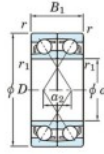

## Deep groove ball bearing single row 7318-BDF-FY-JTEKT - 7318-BDF-FY-JTEKT

<https://www.123bearing.eu/bearing-housing/deep-groove-bearing/single-row/7318-bdf-fy-jtekt>

Boundary dimensions

Angular contact bearings Face to face (DF)

Bearing No.	Boundary dimensions(mm)					Basic load ratings(kN)		Fatigue load limit(kN)	factor	Limiting speeds(min-1)
	d	D	B	r (mm)	r1 (mm)	Cr	Cor	Cu	f0	Grease lub.
7318BDF FY	90	190	86	3	-	300	248	10.8	-	2500

### PRODUCT FEATURES

Brand	JTEKT
N° Ean13	3616060652799
Inside diameter	90 mm
Outside diameter	190 mm
Thickness	86 mm
Limiting speed	2500 rpm
Dynamic load	300 kN
Static load	248 kN
Packaging	1

[contact@123bearing.eu](mailto:contact@123bearing.eu)