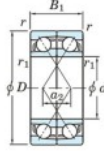

Deep groove ball bearing single row HAR-019-CDF-JTEKT - HAR-019-CDF-JTEKT

<https://www.123bearing.eu/bearing-housing/deep-groove-bearing/single-row/har-019-cdf-jtekt>

Boundary dimensions

Angular ball bearings Face to face (DF)

Bearing No.	Boundary dimensions (mm)					Basic load ratings (kN)		Fatigue load limit (kN)	Factor	Limiting speeds (min ⁻¹)
	d	D	B	r (min)	r1 (min)	Cr	C0r	C0r		
HAR019CDF	95	145	48	1.5	-	-	54.4	-	8.5	7000 Grease lub.