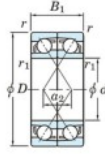

## Deep groove ball bearing single row 7219-BDF-FY-JTEKT - 7219-BDF-FY-JTEKT

<https://www.123bearing.eu/bearing-housing/deep-groove-bearing/single-row/7219-bdf-fy-jtekt>

Boundary dimensions

For single row bearings Face to face (DF)

Bearing No.	Boundary dimensions(mm)					Basic load ratings(kN)		Fatigue load limit(kN)	factor	Limiting speeds(min-1)
	d	D	B	r1(min)	r1(max)	Cr	Cor	Cor	f0	Grease lub.
7219BDF FY	95	170	64	2.1	-	224	188	9.55	-	2700

### PRODUCT FEATURES

Brand	JTEKT
N° Ean13	3616060652898
Inside diameter	95 mm
Outside diameter	170 mm
Thickness	64 mm
Limiting speed	2700 rpm
Dynamic load	224 kN
Static load	188 kN
Packaging	1

[contact@123bearing.eu](mailto:contact@123bearing.eu)