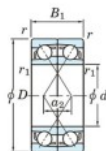

## Deep groove ball bearing single row 7219-DF-FY-JTEKT - 7219-DF-FY-JTEKT

<https://www.123bearing.eu/bearing-housing/deep-groove-bearing/single-row/7219-df-fy-jtekt>

Boundary dimensions

4 balls (ball bearings) Face to face (DF)

Bearing No.	Boundary dimensions(mm)						Basic load ratings(kN)		Fatigue load factor		Limiting speeds(min-1)
	d	D	B	r1(min)	r1(max)	Cr	Cor	Cu	f0	Grease lub.	
7219DF FY	95	170	64	2.1	-	248	207	11	-	3500	

## PRODUCT FEATURES

Brand	JTEKT
N° Ean13	3616060652904
Inside diameter	95 mm
Outside diameter	170 mm
Thickness	64 mm
Limiting speed	3500 rpm
Dynamic load	248 kN
Static load	207 kN
Packaging	1

[contact@123bearing.eu](mailto:contact@123bearing.eu)