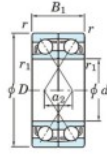

Deep groove ball bearing single row 7319-BDF-FY-JTEKT - 7319-BDF-FY-JTEKT

<https://www.123bearing.eu/bearing-housing/deep-groove-bearing/single-row/7319-bdf-fy-jtekt>

Boundary dimensions

Single ball bearings Face to face (FF)

Bearing No.	Boundary dimensions (mm)						Basic load ratings (kN)		Fatigue load factor		Limiting speeds (min-1)
	d	D	B	r (min)	r1 (min)	Cr	Cor	Cu	f0	Grease lub.	
7319BDF FY	95	200	90	3	-	321	273	11.6	-	2400	

PRODUCT FEATURES

Brand	JTEKT
N° Ean13	3616060652935
Inside diameter	95 mm
Inside diameter	3.74" inch
Outside diameter	200 mm
Outside diameter	7.874" inch
Thickness	90 mm
Thickness	3.543" inch
Limiting speed	2400 rpm
Dynamic load	321 kN
Static load	273 kN
Packaging	1