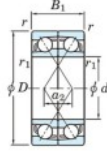

Deep groove ball bearing single row 7319-DF-FY-JTEKT - 7319-DF-FY-JTEKT

<https://www.123bearing.eu/bearing-housing/deep-groove-bearing/single-row/7319-df-fy-jtekt>

Boundary dimensions

Regular ball bearings Face to face (FF)

Bearing No.	Boundary dimensions (mm)					Basic load ratings (kN)		Fatigue load factor		Limiting speeds (min-1)
	d	D	B	r1 (min)	r1 (max)	Cr	Cor	f0	f0	Grease lub.
7319DF FY	95	200	90	3	-	350	298	12.7	-	3200

PRODUCT FEATURES

Brand	JTEKT
N° Ean13	3616060652942
Inside diameter	95 mm
Outside diameter	200 mm
Thickness	90 mm
Limiting speed	3200 rpm
Dynamic load	350 kN
Static load	298 kN
Packaging	1

contact@123bearing.eu