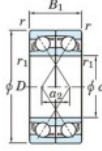

Deep groove ball bearing single row 7920-CDF-FY-JTEKT - 7920-CDF-FY-JTEKT

<https://www.123bearing.eu/bearing-housing/deep-groove-bearing/single-row/7920-cdf-fy-jtekt>

Boundary dimensions

Single row bearings Face to face (DF)

Bearing No.	Boundary dimensions(mm)					Basic load ratings(kN)		Fatigue load factor		Limiting speeds(min-1)
	d	D	B	r1(min)	r2(min)	C _r	C _{0r}	f ₀	f ₀	Grease lub.
7920CDF FY	100	140	40	1.1	-	113	117	5.65	16.3	5500

PRODUCT FEATURES

Brand	JTEKT
N° Ean13	3616060652973
Inside diameter	100 mm
Inside diameter	3.937" inch
Outside diameter	140 mm
Outside diameter	5.512" inch
Thickness	40 mm
Thickness	1.575" inch
Limiting speed	5500 rpm
Dynamic load	113 kN
Static load	117 kN
Packaging	1