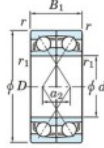

Deep groove ball bearing single row 7220-DF-FY-JTEKT - 7220-DF-FY-JTEKT

<https://www.123bearing.eu/bearing-housing/deep-groove-bearing/single-row/7220-df-fy-jtekt>

Boundary dimensions

Profile of bearings Face to face (DF)

Bearing No.	Boundary dimensions (mm)					Basic load ratings (kN)		Fatigue load limit (kN)		factor	Limiting speeds (min-1) Grease lub.
	d	D	B	r1 (min)	r1 (max)	Cr	C0r	Cu	f0		
7220DF FY	100	180	68	2.1	-	279	235	12.2	-	-	3300