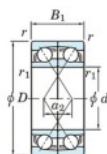

Deep groove ball bearing single row 7220-CDF-FY-JTEKT - 7220-CDF-FY-JTEKT

<https://www.123bearing.eu/bearing-housing/deep-groove-bearing/single-row/7220-cdf-fy-jtekt>

Boundary dimensions

Shoulder ball bearings Face to face (FF)

Bearing No.	Boundary dimensions (mm)					Basic load ratings (kN)		Fatigue load factor		Limiting speeds (min ⁻¹)
	d	D	B	r (min)	r1 (min)	Cr	C0r	C0r	f0	Grease lub.
7220CDF FY	100	180	68	2.1	-	303	254	13.9	14.6	4600

PRODUCT FEATURES

Brand	JTEKT
N° Ean13	3616060653048
Inside diameter	100 mm
Outside diameter	180 mm
Thickness	68 mm
Limiting speed	4600 rpm
Dynamic load	303 kN
Static load	254 kN
Packaging	1

contact@123bearing.eu