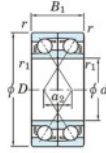

## Deep groove ball bearing single row 7320-BDF-FY-JTEKT - 7320-BDF-FY-JTEKT

<https://www.123bearing.eu/bearing-housing/deep-groove-bearing/single-row/7320-bdf-fy-jtekt>

Boundary dimensions

Single ball bearings Face to face (FF)

Bearing No.	Boundary dimensions(mm)					Basic load ratings(kN)		Fatigue load factor		Limiting speeds(min-1)
	d	D	B	r1(min)	r1(max)	Cr	Cor	Cu	f0	Grease lub.
7320BDF FY	100	215	94	3	-	342	297	12.2	-	2200

## PRODUCT FEATURES

Brand	JTEKT
N° Ean13	3616060653055
Inside diameter	100 mm
Inside diameter	3.937" inch
Outside diameter	215 mm
Outside diameter	8.465" inch
Thickness	94 mm
Thickness	3.701" inch
Limiting speed	2200 rpm
Dynamic load	342 kN
Static load	297 kN
Packaging	1