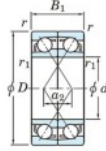

## Deep groove ball bearing single row 7320-CDF-FY-JTEKT - 7320-CDF-FY-JTEKT

<https://www.123bearing.eu/bearing-housing/deep-groove-bearing/single-row/7320-cdf-fy-jtekt>

Boundary dimensions

Single ball bearings Face to face (FF)

Bearing No.	Boundary dimensions(mm)					Basic load ratings(kN)		Fatigue load factor		Limiting speeds(min-1)
	d	D	B	r1(min)	r1(max)	Cr	Cor	f0	fD	Grease lub.
7320CDF FY	100	215	94	3	-	400	346	14.2	13.4	4000

## PRODUCT FEATURES

Brand	JTEKT
N° Ean13	3616060653079
Inside diameter	100 mm
Outside diameter	215 mm
Thickness	94 mm
Limiting speed	4000 rpm
Dynamic load	400 kN
Static load	346 kN
Packaging	1

[contact@123bearing.eu](mailto:contact@123bearing.eu)