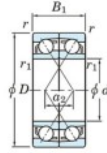

Deep groove ball bearing single row 7021-DF-FY-JTEKT - 7021-DF-FY-JTEKT

<https://www.123bearing.eu/bearing-housing/deep-groove-bearing/single-row/7021-df-fy-jtekt>

Boundary dimensions

Angular ball bearings Face to face (DF)

Bearing No.	Boundary dimensions(mm)					Basic load ratings(kN)		Fatigue load limit(kN)	factor	Limiting speeds(min-1)
	d	D	B	r1(min)	r1(max)	Cr	Cor	Cu	f0	Grease lub.
7021DF FY	105	160	52	2	-	162	164	7.6	-	3500

PRODUCT FEATURES

Brand	JTEKT
N° Ean13	3616060653123
Inside diameter	105 mm
Inside diameter	4.134" inch
Outside diameter	160 mm
Outside diameter	6.299" inch
Thickness	52 mm
Thickness	2.047" inch
Limiting speed	3500 rpm
Dynamic load	162 kN
Static load	164 kN
Packaging	1