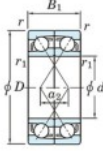

## Deep groove ball bearing single row 7021-CDF-FY-JTEKT - 7021-CDF-FY-JTEKT

<https://www.123bearing.eu/bearing-housing/deep-groove-bearing/single-row/7021-cdf-fy-jtekt>

Boundary dimensions

Single ball bearings Face to face (DF)

Bearing No.	Boundary dimensions(mm)					Basic load ratings(kN)		Fatigue load factor		Limiting speeds(min-1)
	d	D	B	r (mm)	r1 (mm)	Cr	C0r	Cu	f0	Grease lub.
7021CDF FY	105	160	52	2	-	178	179	8.6	15.9	4800

## PRODUCT FEATURES

Brand	JTEKT
N° Ean13	3616060653130
Inside diameter	105 mm
Outside diameter	160 mm
Thickness	52 mm
Limiting speed	4800 rpm
Dynamic load	178 kN
Static load	179 kN
Packaging	1

[contact@123bearing.eu](mailto:contact@123bearing.eu)