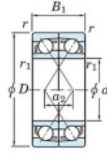

Deep groove ball bearing single row 7221-BDF-FY-JTEKT - 7221-BDF-FY-JTEKT

<https://www.123bearing.eu/bearing-housing/deep-groove-bearing/single-row/7221-bdf-fy-jtekt>

Boundary dimensions

Single row bearings Face to face (FF)

Bearing No.	Boundary dimensions (mm)					Basic load ratings (kN)		Fatigue load limit (kN) C ₁₀	factor f ₀	Limiting speeds (min ⁻¹) Grease lub.
	d	D	B	r1 (min)	r2 (min)	C _r	C _{0r}			
7221BDF FY	105	190	72	2.1	-	275	241	11.6	-	2300

PRODUCT FEATURES

Brand	JTEKT
N° Ean13	3616060653147
Inside diameter	105 mm
Outside diameter	190 mm
Thickness	72 mm
Limiting speed	2300 rpm
Dynamic load	275 kN
Static load	241 kN
Packaging	1

contact@123bearing.eu